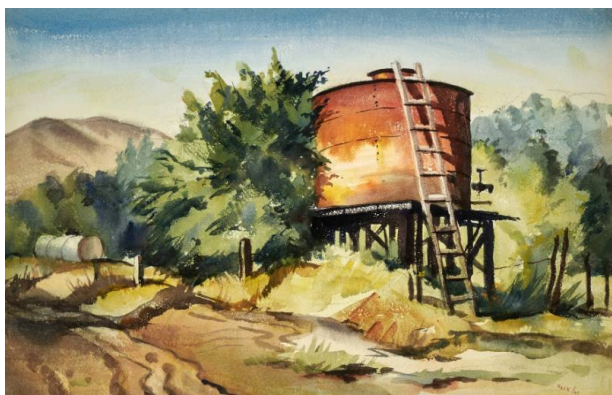

Basic Detail Report

Water Tank

Date

1941

Primary Maker

Charles F. Keck

Medium

Watercolor on paper

Description

1940s industrial landscape

Dimensions

12 1/2 x 16 1/2 in. (31.8 x 41.9 cm)