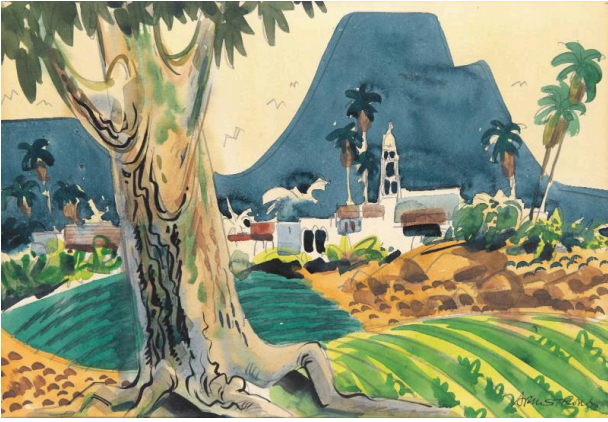

Basic Detail Report

11 x 15 1/2 in. (27.9 x 39.4 cm)

Mexican Village

Date

1965

Primary Maker

Roger Joseph Armstrong

Medium

Watercolor

Description

1960s landscape Mexico international

Dimensions