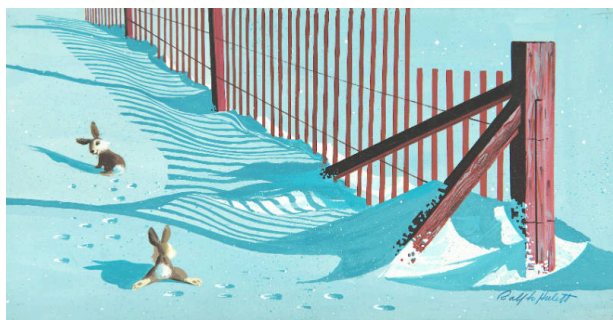

## Shadow Play

**Date**  
1950s

**Primary Maker**  
Ralph Hulett

**Medium**  
Gouache

### Description

1950s holiday Christmas Wildlife/Animals illustration