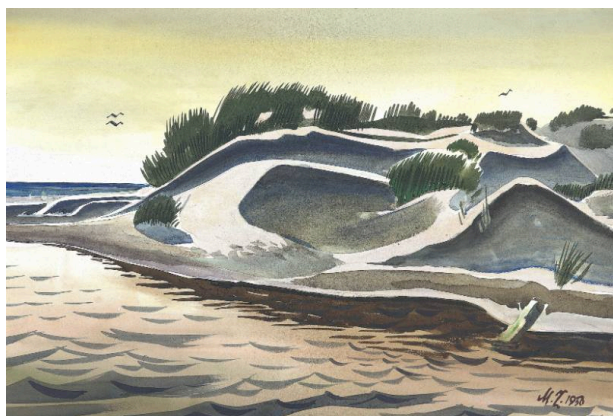

Basic Detail Report

15 1/2 x 24 in. (39.4 x 61 cm)

Los Osos

Date

1958

Primary Maker

Milford Zornes

Medium

Watercolor

Description

1950s Coastal/beach Landscape

Dimensions