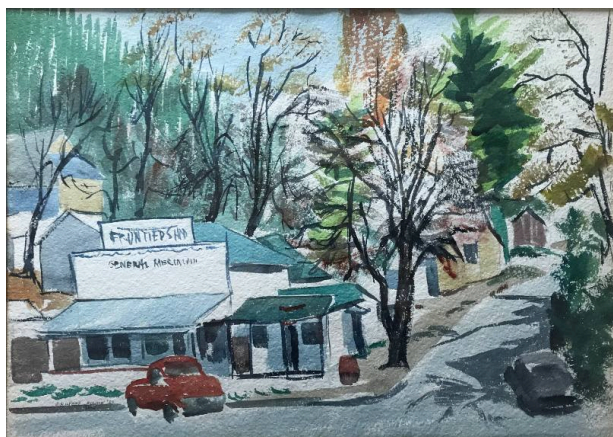

Basic Detail Report

20 x 28 in. (50.8 x 71.1 cm)

General Mercantile

Date

1960

Primary Maker

Julius Milford Ellison

Medium

Watercolor

Description

1960s Farm/Ranch/Country

Dimensions