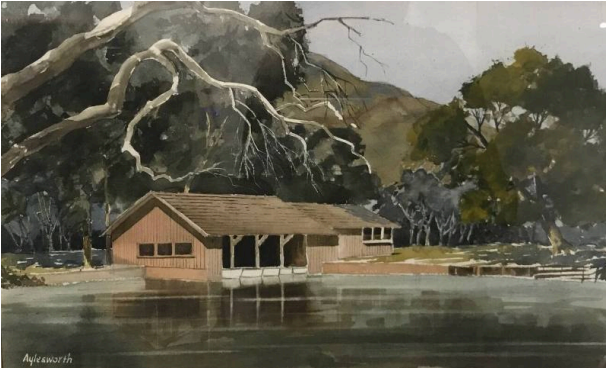

Basic Detail Report

Untitled (Irvine Lake)

Date

c.1960s

Primary Maker

Arthur C. Aylesworth

Medium

Watercolor on paper

Description

1960s Farm/Ranch/Country

Dimensions

10 x 17 in. (25.4 x 43.2 cm)