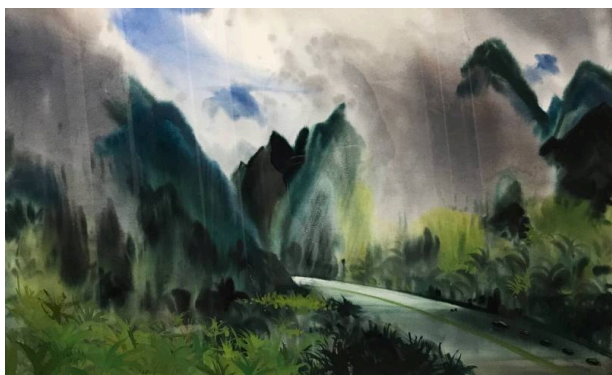

Basic Detail Report

Newport Morning

Date

1963

Primary Maker

Crandall Norton

Medium

Watercolor on paper

Description

1960s landscape coastal/beach

Dimensions

23 x 37 3/4 in. (58.4 x 95.9 cm)