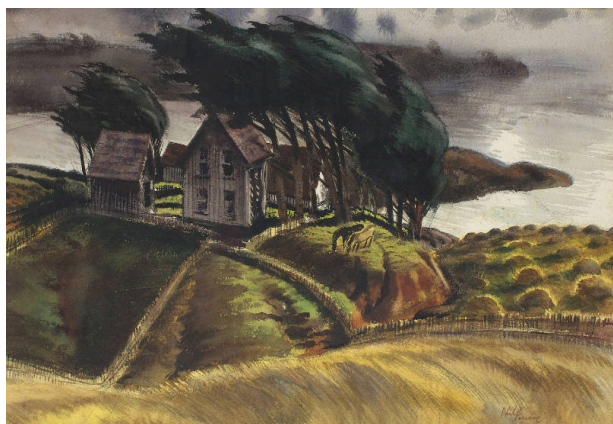

Basic Detail Report

West Wind

Date
1930s

Primary Maker
Phil Paradise

Medium
Watercolor on paper

Description
1930s Landscape Farm/Ranch/Country Coastal/Beach Urban scene

Dimensions

14 1/2 x 20 3/4 in. (36.8 x 52.7 cm)